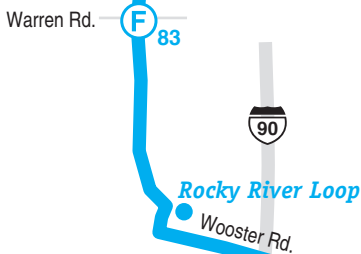

26-26A

DOWNTOWN CLEVELAND

Tower City- Public Square Rapid Station
 All Rail Lines
 HealthLine
 B-Line Trolley

CLEVELAND

West Blvd.-Cudell Rapid Station
 Red Line (66)
 18

LAKWOOD

ROCKY RIVER

FAIRVIEW PARK

- Timepoint
- RTA Rapid Station
- Wheelchair Accessible Rapid Station
- Free RTA Parking Available
- Bus Connection
- Bus Route
- 26A Trips
- Tri-C Westshore Trips-Weekdays Only
- Other Road
- Point of Interest
- Transit Center

26

ROCKY RIVER

WESTLAKE

- Bus Route
- 26A Trips
- Tri-C Westshore Trips-Weekdays Only
- Other Road
- Point of Interest
- Transit Center