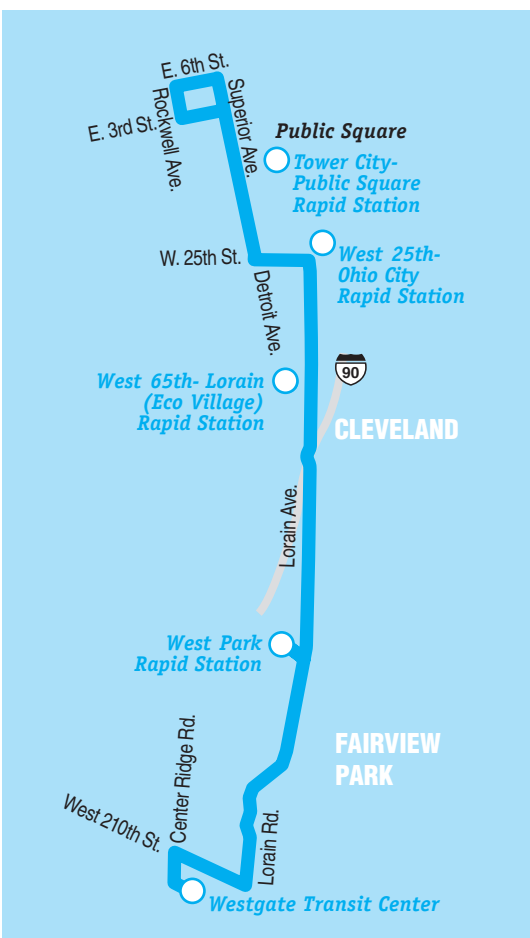

22 Lorain

22 SATURDAY

EASTBOUND

Westgate Transit Center to Downtown

- (A) Westgate Transit Center
- (B) Lorain-Wooster
- (C) West Park Rapid Station
- (D) Lorain-West 117
- (E) Lorain-West 65
- (F) Lorain-West 25
- (G) Rockwell-East 3

AM	3:15	3:20	3:29	3:35	3:43	3:49	3:59
	4:15	4:20	4:29	4:35	4:43	4:49	4:59
	4:45	4:50	4:59	5:05	5:13	5:19	5:29
	5:15	5:20	5:29	5:35	5:43	5:49	5:59
	5:45	5:50	5:59	6:05	6:13	6:19	6:29
	6:15	6:20	6:29	6:35	6:43	6:49	6:59
	6:42	6:47	6:56	7:02	7:11	7:19	7:29
	7:09	7:15	7:25	7:32	7:41	7:49	7:59
	7:39	7:45	7:55	8:02	8:11	8:19	8:29
	8:09	8:15	8:25	8:32	8:41	8:49	8:59
	8:39	8:45	8:55	9:02	9:11	9:19	9:29
	9:09	9:15	9:25	9:32	9:41	9:49	9:59
	9:39	9:45	9:55	10:02	10:11	10:19	10:29
	10:09	10:15	10:25	10:32	10:41	10:49	10:59
	10:36	10:42	10:52	10:59	11:09	11:18	11:29
	11:06	11:12	11:22	11:29	11:39	11:48	11:59
	11:36	11:42	11:52	11:59	12:09	12:18	12:29

WESTBOUND

Downtown to Westgate Transit Center

- (G) Rockwell-East 3
- (F) Lorain-West 25
- (E) Lorain-West 65
- (D) Lorain-West 117
- (C) West Park Rapid Station
- (B) Lorain-Wooster
- (A) Westgate Transit Center

AM	3:10	3:18	3:24	3:33	3:41	3:50	3:58
	4:10	4:18	4:24	4:33	4:41	4:50	4:58
	5:10	5:18	5:24	5:33	5:41	5:50	5:58
	5:40	5:48	5:54	6:03	6:11	6:20	6:28
	6:10	6:18	6:24	6:33	6:41	6:50	6:58
	6:40	6:48	6:54	7:03	7:11	7:20	7:28
	7:10	7:19	7:25	7:34	7:42	7:51	7:59
	7:40	7:49	7:55	8:04	8:12	8:21	8:29
	8:10	8:19	8:25	8:34	8:42	8:51	9:00
	8:40	8:50	8:57	9:06	9:14	9:23	9:32
	9:10	9:20	9:27	9:36	9:44	9:53	10:02
	9:40	9:50	9:57	10:06	10:14	10:23	10:32
	10:10	10:20	10:27	10:36	10:44	10:53	11:02
	10:40	10:50	10:57	11:07	11:15	11:25	11:34
	11:10	11:20	11:28	11:38	11:46	11:56	12:05
	11:40	11:50	11:58	12:08	12:16	12:26	12:35

22 SUNDAY / HOLIDAY

EASTBOUND

Westgate Transit Center to Downtown

- (A) Westgate Transit Center
- (B) Lorain-Wooster
- (C) West Park Rapid Station
- (D) Lorain-West 117
- (E) Lorain-West 65
- (F) Lorain-West 25
- (G) Rockwell-East 3

AM	3:14	3:19	3:29	3:35	3:43	3:49	3:59
	4:14	4:19	4:29	4:35	4:43	4:49	4:59
	4:44	4:49	4:59	5:05	5:13	5:19	5:29
	5:14	5:19	5:29	5:35	5:43	5:49	5:59
	5:44	5:49	5:59	6:05	6:13	6:19	6:29
	6:14	6:19	6:29	6:35	6:43	6:49	6:59
	6:43	6:48	6:58	7:04	7:12	7:19	7:29
	7:12	7:18	7:28	7:34	7:42	7:49	7:59
	7:42	7:48	7:58	8:04	8:12	8:19	8:29
	8:12	8:18	8:28	8:34	8:42	8:49	8:59
	8:42	8:48	8:58	9:04	9:12	9:19	9:29
	9:12	9:18	9:28	9:34	9:42	9:49	9:59
	9:40	9:46	9:56	10:02	10:11	10:18	10:29
	10:09	10:15	10:25	10:32	10:41	10:48	10:59
	10:39	10:45	10:55	11:02	11:11	11:18	11:29
	11:09	11:15	11:25	11:32	11:41	11:48	11:59
	11:39	11:45	11:55	12:02	12:11	12:18	12:29

WESTBOUND

Downtown to Westgate Transit Center

- (G) Rockwell-East 3
- (F) Lorain-West 25
- (E) Lorain-West 65
- (D) Lorain-West 117
- (C) West Park Rapid Station
- (B) Lorain-Wooster
- (A) Westgate Transit Center