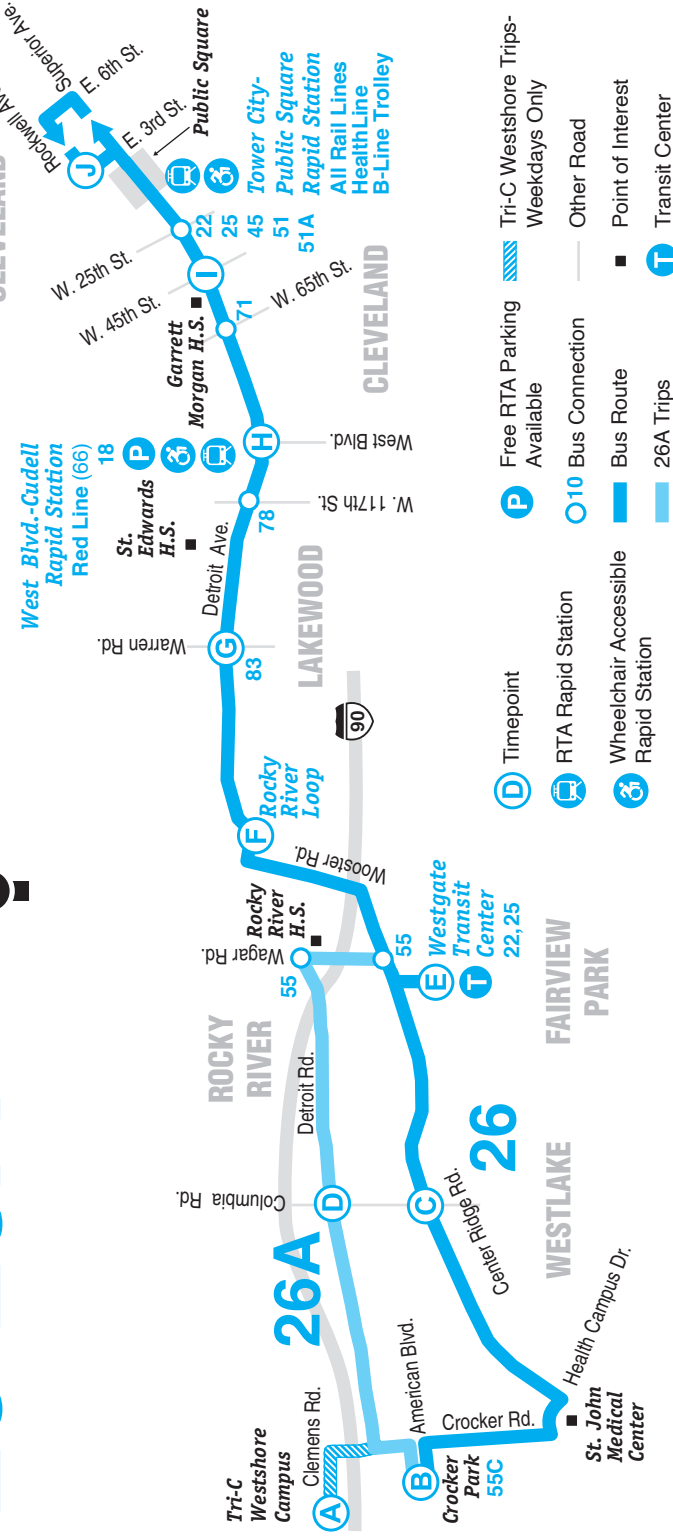

26-26A

- **D** Timepoint
- **P** Free RTA Parking Available
- **RTA Rapid Station** (Icon)
- **Wheelchair Accessible** (Icon)
- **Bus Route** (Icon)
- **Point of Interest** (Icon)
- **Transit Center** (Icon)
- **Bus Connection** (Icon)
- **Other Road** (Icon)
- **Tri-C Westshore Trips-Weekdays Only** (Icon)

26-26A MONDAY THROUGH FRIDAY

EASTBOUND

Tri-C Westshore Campus and Crocker Park and Westgate Transit Center to Downtown