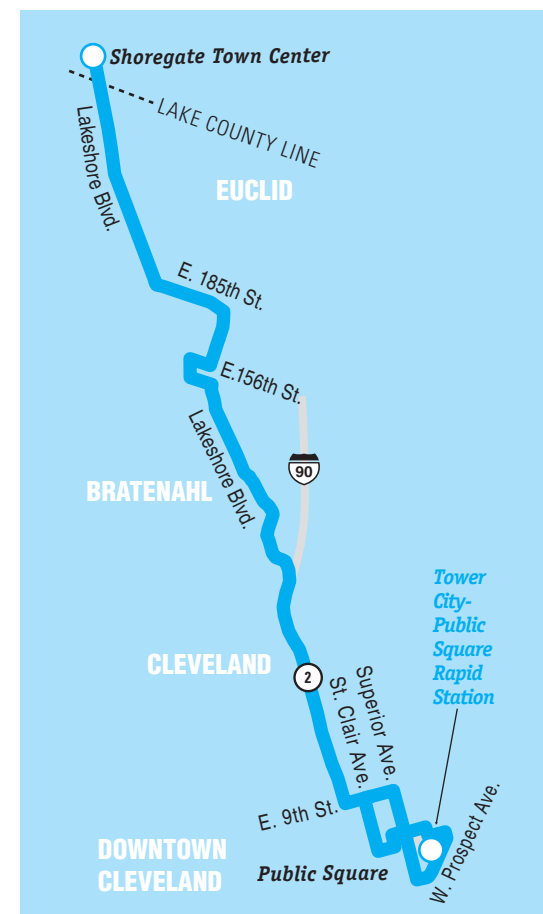

Please Note:

Scheduled times are subject to traffic and weather conditions.

THIS ROUTE HAS NO SATURDAY, SUNDAY OR HOLIDAY SERVICE.

Holiday Service:

GCRTA operates Holiday / Sunday service on the following days: New Year's Day, Memorial Day, Independence Day, Labor Day, Thanksgiving Day and Christmas Day.

ADA Accessibility and Title VI:

GCRTA's entire fleet is accessible and ADA compliant.

GCRTA is committed to ensuring that no person is denied or subject to discrimination in receipt of services on the basis of race, color, national origin or any other characteristics protected by law.

Tower City

Tower City is the hub of GCRTA rail service. All rail lines stop there. In addition, GCRTA's Customer Service Center, Lost and Found, and Fare Sales Counter are located in the Rotunda of Tower City, on the station platform level.

All downtown GCRTA bus routes operate near the Tower City / Public Square area. For more information on downtown bus to bus connections, you can:

- Consult the printed timetable of the connecting bus
- Call the Community Connection Line, 216-621-9500
- Go to RideRTA.com

RideRTA.com

NOW HIRING

GCRTA needs drivers, mechanics and Transit Police officers. Many other positions are available as well. For more information, visit rideRTA.com/careers or call 216-356-3045.

Effective: August 20, 2023

39 Lakeshore