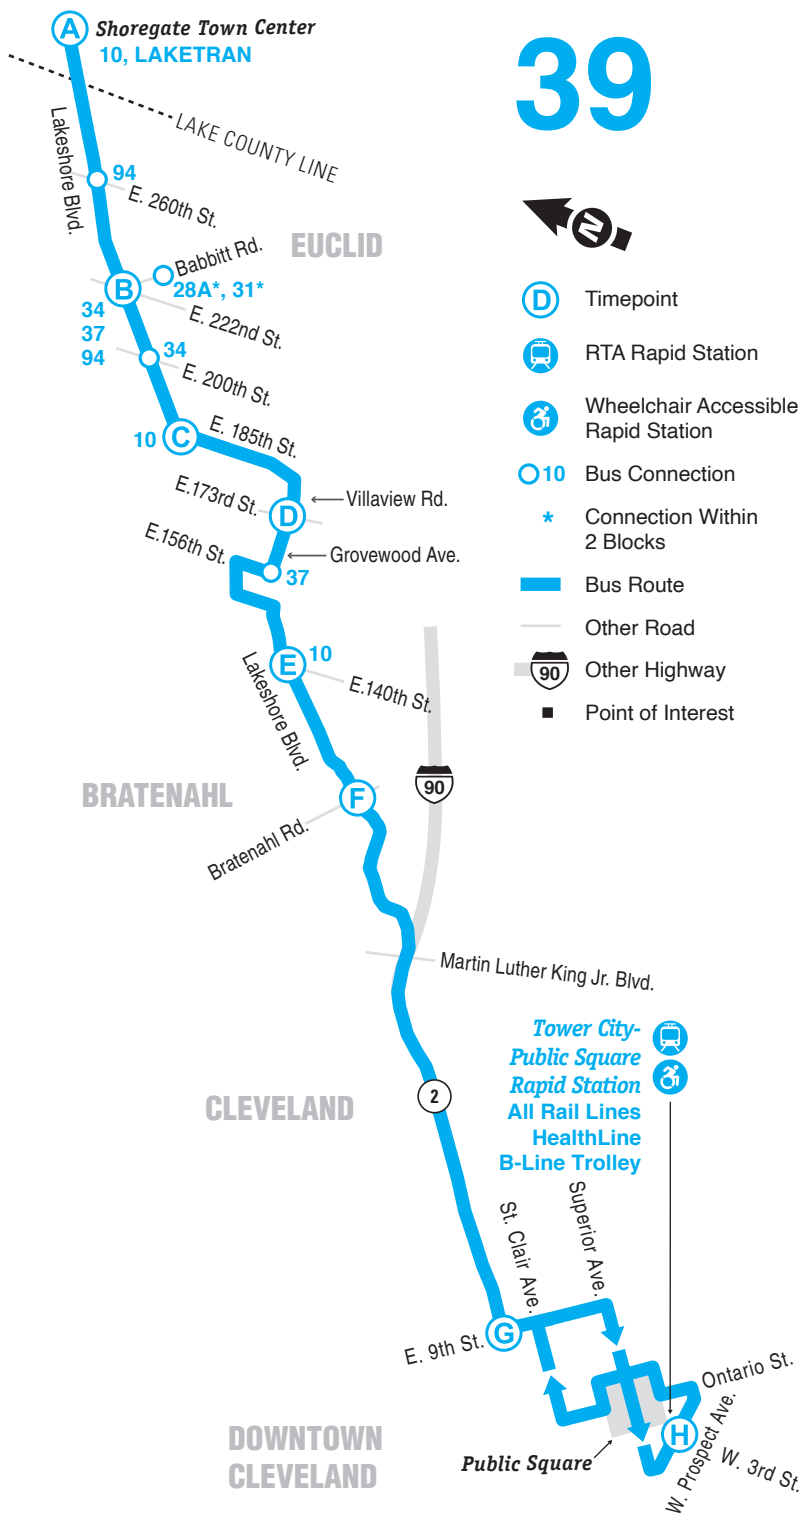

### Shoregate Town Center to Downtown

### Downtown to Shoregate Town Center

	Shoregate Town Center (A)	Lakeshore-East 222 (B)	Lakeshore-East 185 (C)	Groveswood-East 173 (D)	Lake Shore-East 140 (E)	Lakeshore-Bratenahl (F)	Tower City at West Prospect-West 3 (H)
<b>AM</b>	5:03	5:13	5:18	5:25	5:32	5:38	5:55
	5:33	5:43	5:48	5:55	6:02	6:08	6:25
	6:02	6:12	6:17	6:24	6:31	6:37	6:54
	6:32	6:42	6:47	6:54	7:01	7:07	7:24
	7:02	7:12	7:17	7:24	7:32	7:38	7:55
	7:32	7:42	7:47	7:54	8:02	8:08	8:26
	8:02	8:12	8:17	8:24	8:32	8:38	8:56
<b>PM</b>	3:25	3:35	3:40	3:47	3:55	4:01	4:19
	3:55	4:05	4:10	4:17	4:25	4:31	4:49
	4:25	4:35	4:40	4:47	4:55	5:01	5:20
	4:55	5:05	5:10	5:17	5:25	5:31	5:50
	5:25	5:35	5:40	5:47	5:55	6:01	6:19
	5:55	6:05	6:10	6:17	6:24	6:30	6:48

	Tower City at West Prospect-West 3 (H)	Lakeside-East 9 (G)	Lakeshore-Bratenahl (F)	Lake Shore-East 140 (E)	Groveswood-East 173 (D)	Lakeshore-East 185 (C)	Lakeshore-East 222 (B)	Shoregate Town Center (A)
<b>AM</b>	5:38	5:44	5:54	5:59	6:06	6:13	6:18	6:27
	6:08	6:14	6:24	6:29	6:36	6:43	6:48	6:57
	6:38	6:44	6:54	6:59	7:06	7:13	7:18	7:28
	7:08	7:14	7:24	7:29	7:36	7:43	7:48	7:58
	7:40	7:46	7:56	8:01	8:08	8:15	8:20	8:31
	8:10	8:17	8:27	8:32	8:39	8:46	8:51	9:02
<b>PM</b>	3:10	3:18	3:29	3:35	3:42	3:51	3:56	4:08
	3:40	3:48	3:59	4:05	4:13	4:22	4:27	4:39
	4:10	4:18	4:29	4:35	4:43	4:52	4:57	5:09
	4:40	4:48	4:59	5:05	5:13	5:21	5:26	5:38
	5:10	5:19	5:30	5:36	5:44	5:52	5:57	6:08
	5:40	5:49	6:00	6:06	6:13	6:21	6:26	6:37
	6:10	6:19	6:30	6:36	6:43	6:51	6:56	7:07

# 39

- Timepoint
- RTA Rapid Station
- Wheelchair Accessible Rapid Station
- Bus Connection
- Connection Within 2 Blocks
- Bus Route
- Other Road
- Other Highway
- Point of Interest

CLEVELAND

DOWNTOWN CLEVELAND