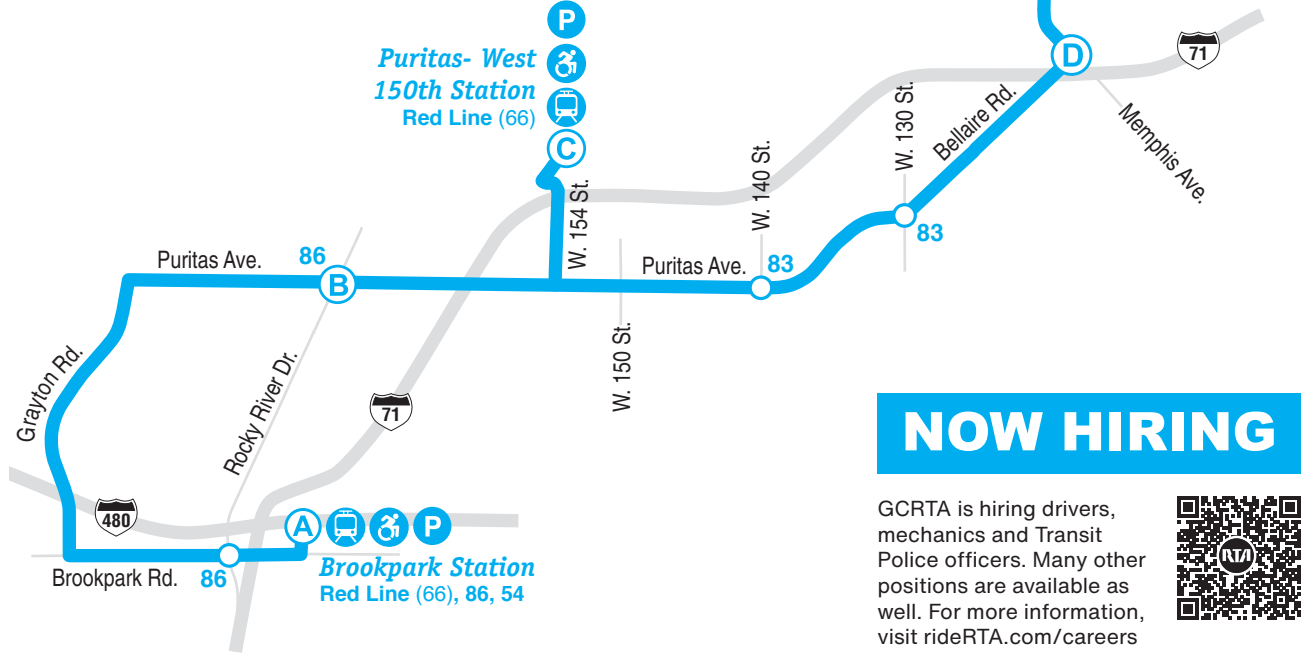

GCRTA Buses and Trains are Safe Places:

If you are a youth in need of help, tell an operator and he or she will contact a safe place coordinator to get you the help you need.

Ayuda en Español:

Para ayuda con este horario, o para planificar una viaje, llame al (216) 621-9500 y oprime el numero 2 para español, y el numero 2 otra vez para una operadora en español.

RideRTA.com

78

- Timepoint
- RTA Rapid Station
- Wheelchair Accessible Rapid Station
- RTA Parking Available
- Bus Connection
- Bus Route
- Other Road
- Other Highway

NOW HIRING

GCRTA is hiring drivers, mechanics and Transit Police officers. Many other positions are available as well. For more information, visit rideRTA.com/careers or call 216-356-3045